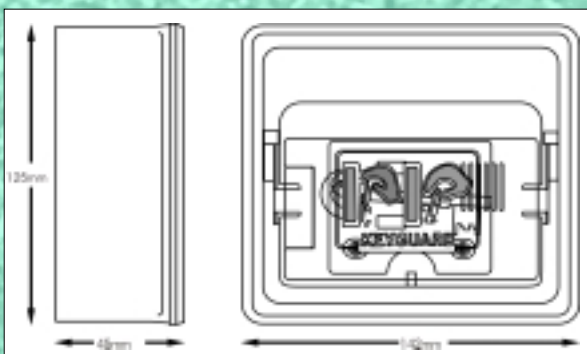

KEY CHAMBER

Large key chamber will accept most commonly available keys and standard cards for card access control systems.

INSTALLATION

The main body is a one piece moulding therefore flush fitting is simple to achieve.

The Keyguard is available in three different versions to satisfy various requirements

ORDERING THE KEYGUARD

RED	GREEN	
K1000R	K1000G	KEYGUARD No Alarm
K1010R	K1010G	KEYGUARD With Integral Alarm
K1020R	K1020G	KEYGUARD With Microswitch for Connecting To Remote Alarm Systems.
K1030W		spare plastic Windows (Pack Of Four) Fits All KEYGUARD Products.