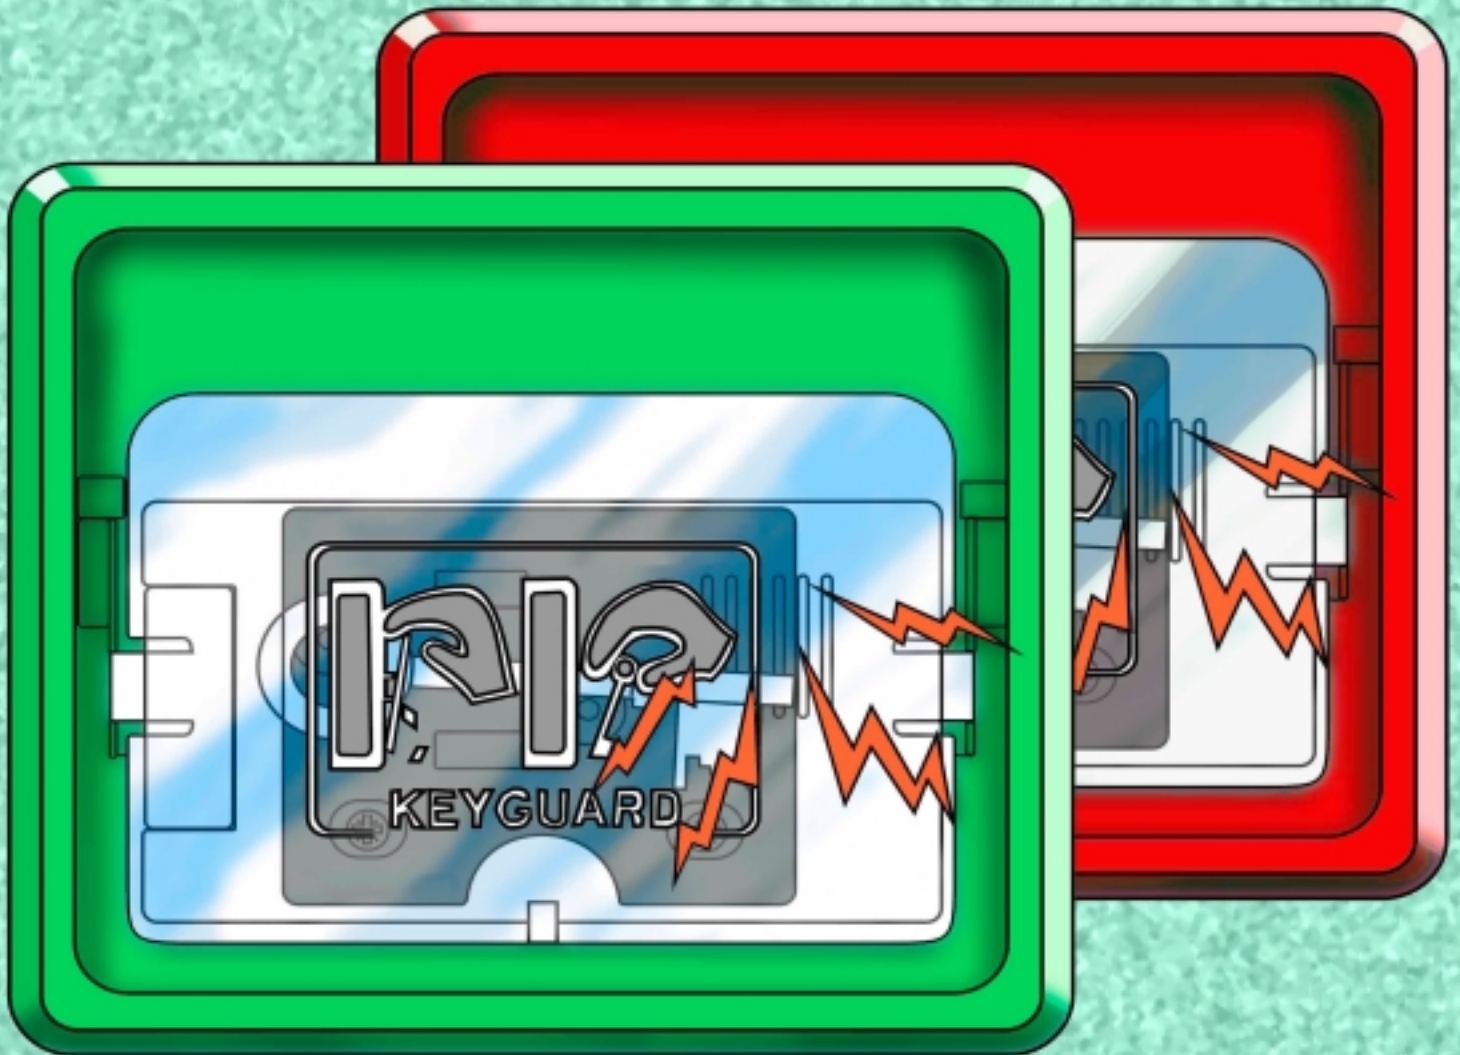

KEYGUARD

FEATURES

- SNATCH OFF PLASTIC LID
- INTEGRAL ELECTRONIC ALARM
- CAN BE WIRED TO EXISTING FIRE OR SECURITY SYSTEMS

KEYGUARD

is a custom designed plastic box to which a clear plastic window can be fitted in order to retain a key or access control card. A recess enables the operator to remove the window in an emergency to retrieve the key. Immediately the lid is removed an integral electronic sounder warns others in the vicinity that key security has been breached. The lid is designed in such a way that it cannot be refitted after removal. Replacement lids are readily available from local stockists or direct from Hoyles. The battery can be tested periodically without damaging the lid.

ADVANTAGES

- SPECIALLY DESIGNED NON HAZARDOUS PLASTIC LID.
- SOUNDER ALERT BEFORE KEY IS REMOVED.

USES

- FIRE EXIT DOORS
- FILING CABINET KEYS
- COMPUTER ROOMS
- ACCESS CONTROL SYSTEMS
- MASTER KEYS FOR COMPUTERS ETC.
- RESTRICTED ACCESS AREAS

CLEAR WINDOW

Clear plastic window enables key to be easily seen and cannot cause injury when removed. Safe in food preparation areas.

MAIN BODY

Architecturally designed main body in a tough resilient composite.