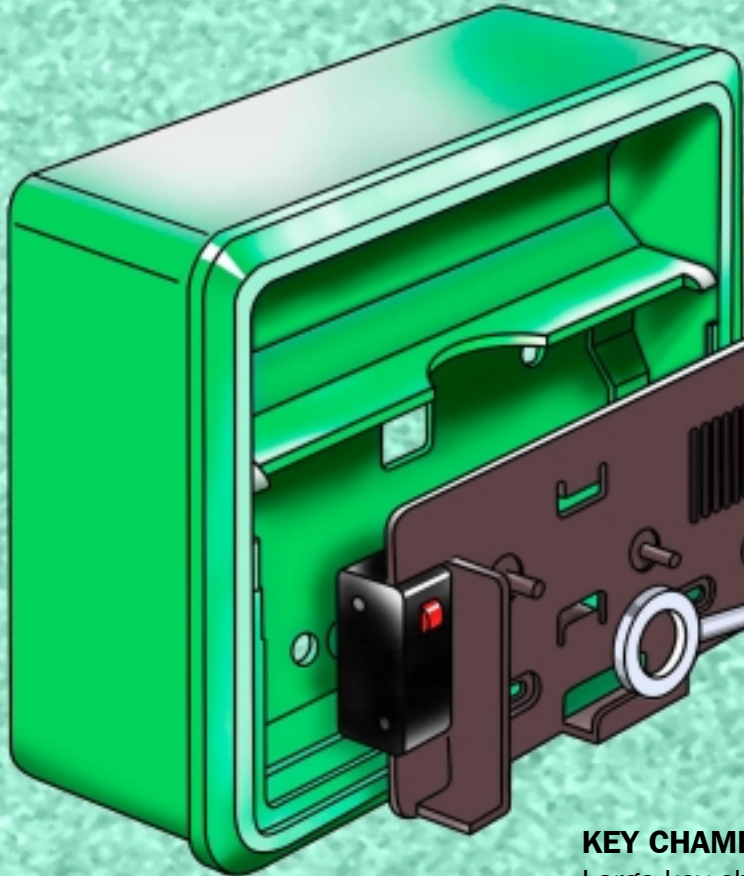

KEY PLATE

Key Plate conceals microswitch, battery (PP3 or equivalent) and electronic sounder..

CLEAR WINDOW

Clear plastic window enables key to be easily seen and cannot cause injury when removed. Safe in food preparation areas.

MAIN BODY

Architecturally designed main body in a tough resilient composite.

KEY CHAMBER

Large key chamber will accept most commonly available keys and standard cards for card access control systems.